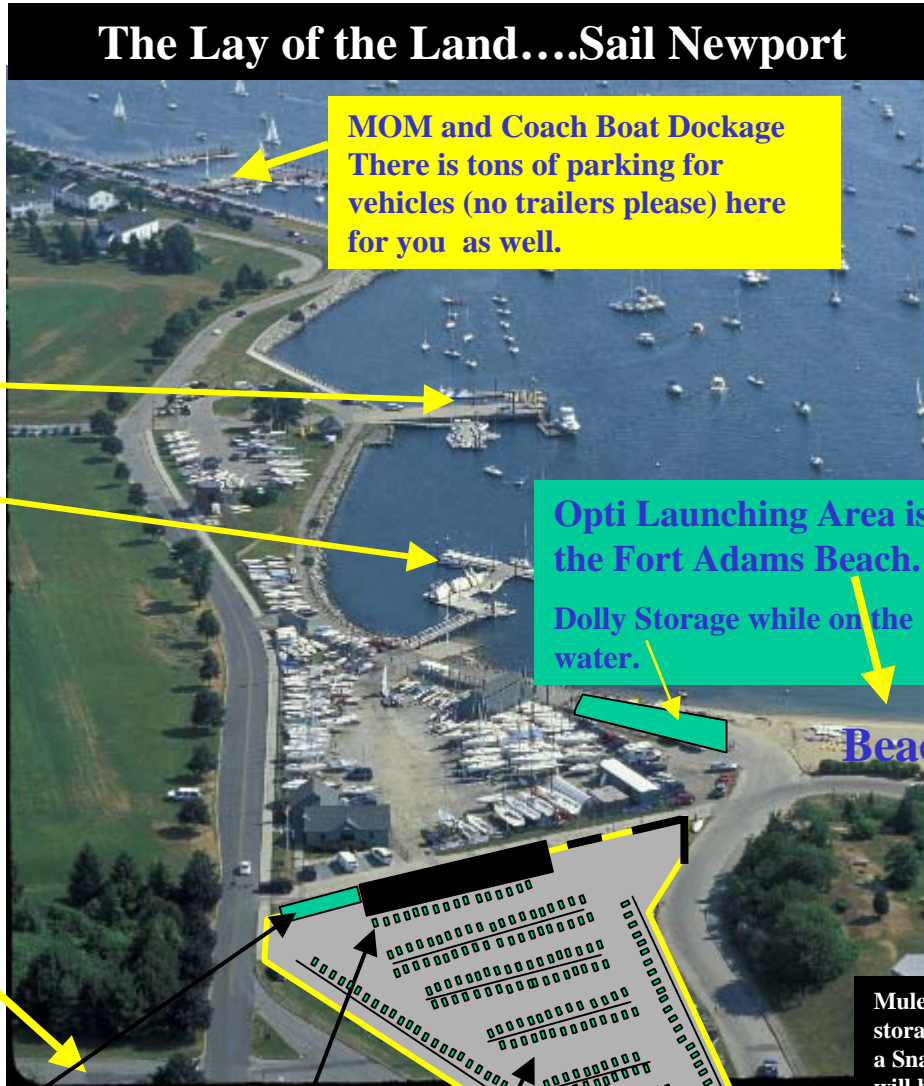

The Lay of the Land....Sail Newport

MOM and Coach Boat Dockage
 There is tons of parking for vehicles (no trailers please) here for you as well.

Opti Launching Area is the Fort Adams Beach.
 Dolly Storage while on the water.

Regatta Tent:
 REGISTRATION, All Skippers Meetings, Official Notice Board, Parties, Raffle, Awards Presentations.

These 2 Piers are for Sail Newport Program use only. **PLEASE Do not dock your safety boats here....ever.**

ALL Vehicle and Trailer Storage in HUGE Parking Lot across the road. There will be signs.....

Mule Barn: 50 yards away from the storage field. Bathrooms, Showers and a Snack Bar are here. PROTESTS will be here as well.

ALL Coach and MOM Boats may use the ramp near the Mule Barn. Hoist is not available for use for coach boats.

McLaughlin Trailer

Boat Drop Off Area
 (gravel area) 10 Minutes Max Please

Boat Storage on the grass.
 Back Optis up to one of the lines strung up in the field and attach Competitor # Sticker in the spot that you choose. This is your spot for the event!!